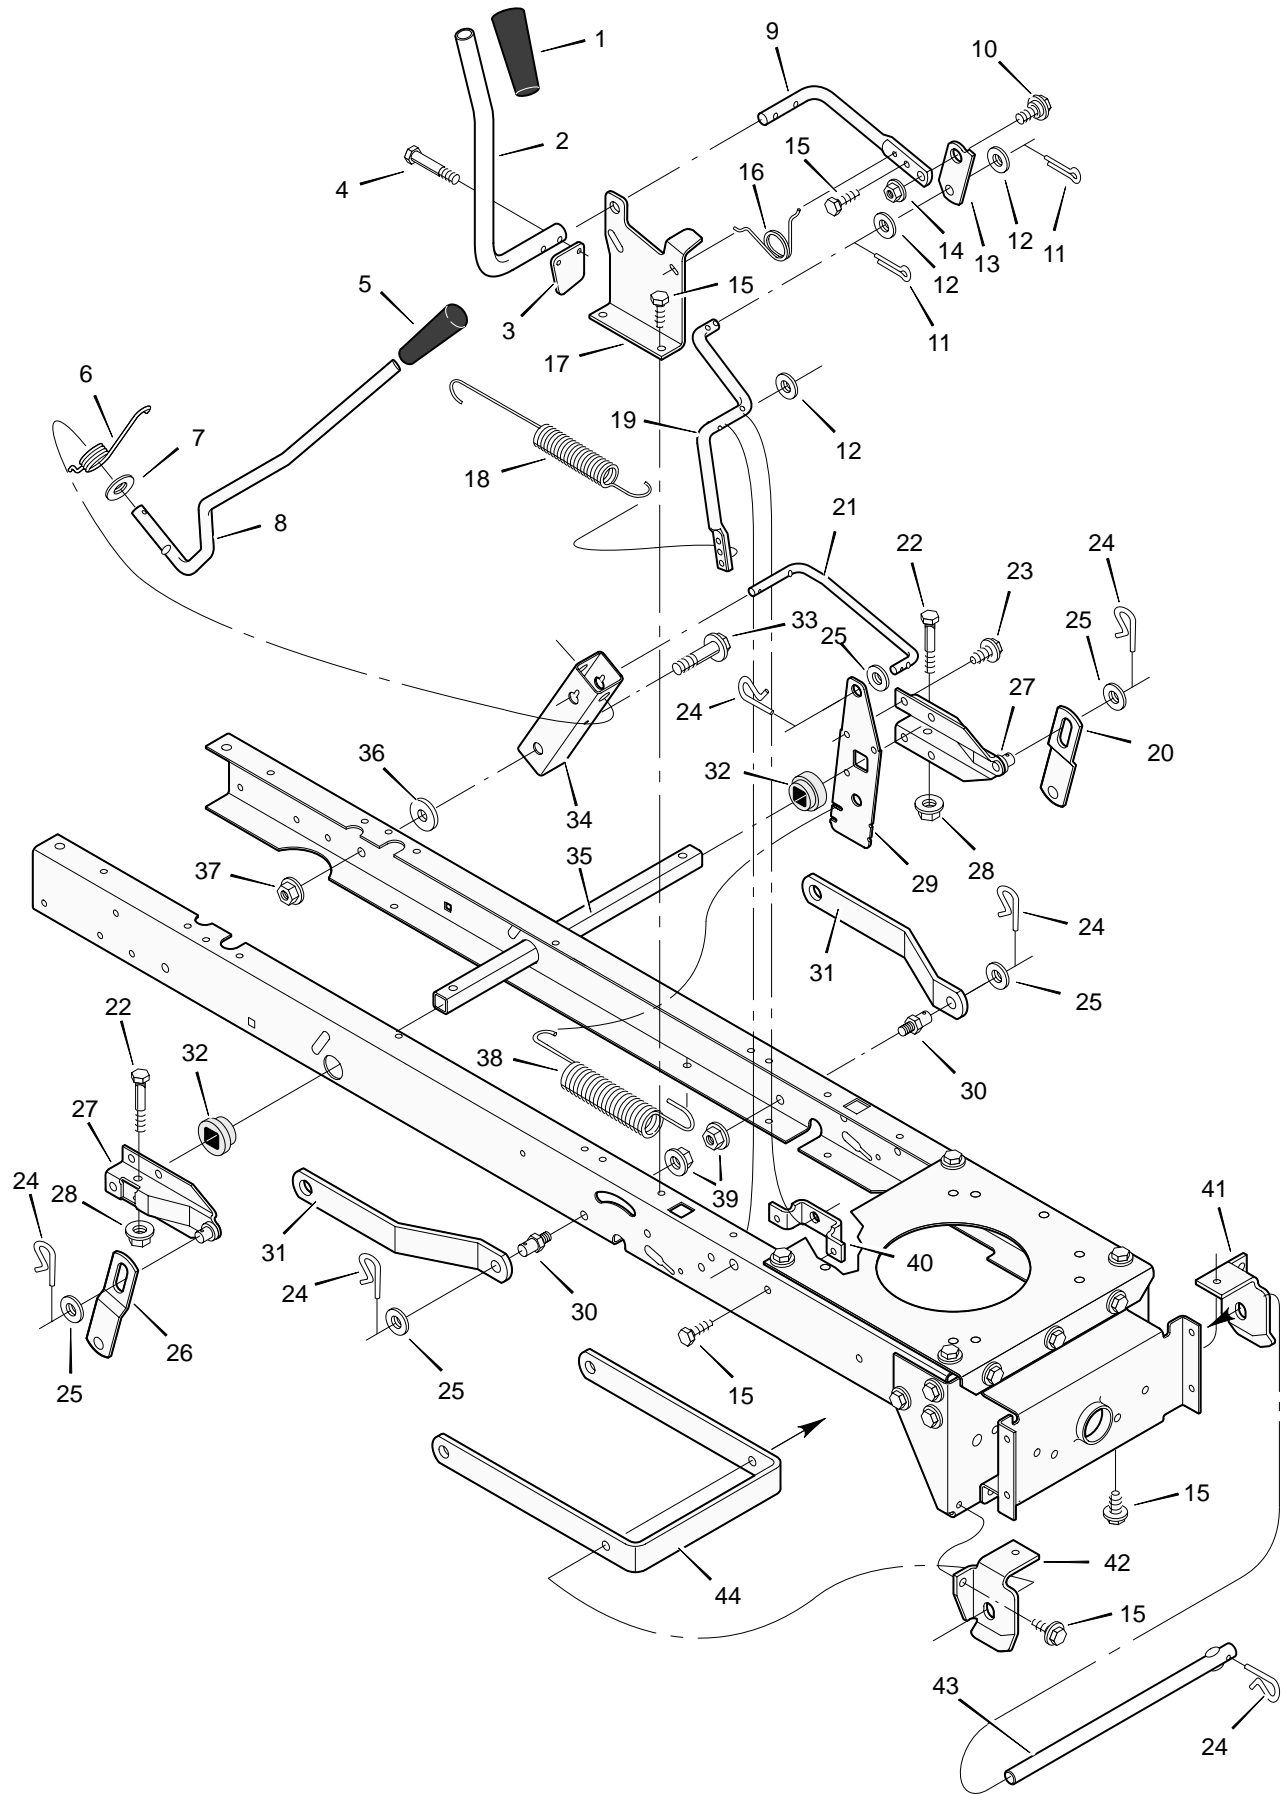

MODEL 42588x52A

REPAIR PARTS MOWER HOUSING SUSPENSION

MODEL 42588x52A

REPAIR PARTS MOWER HOUSING SUSPENSION

Key No.	Description	Part No.	Key No.	Description	Part No.
1	Grip	92698	23	Screw	26x49
2	Handle, PTO	94346 Z	24	Pin, Hair	31x4
3	Pad, Switch	94022 Z	25	Washer	17x91 Z
4	Bolt	25x3	26	Link, Right Lift	94053E700
5	Grip	92697	27	Lever Assembly, Lift	94180E700
6	Spring	166x40	28	Nut, Flange	15x118
7	Washer	17x103	29	Plate, Lift Arm	94030E700
8	Handle, Lift	94195 Z	30	Pin	94067
9	Lever, PTO	94017 Z	31	Bracket, Rear Suspension	94055E700
10	Bolt, Shoulder	9x39	32	Bushing	94065
11	Pin, Cotter	30x20	33	Bolt, Shoulder	9x53
12	Washer	17x57	34	Bracket, Pivot	94015E700
13	Link, PTO	94004 Z	35	Tube, Deck Lift	94063E700
14	Nut, Flange	15x84	36	Washer	17x191
15	Screw	26x249	37	Nut, Flange	15x84
16	Spring	166x39	38	Spring	165x117
17	Bracket, PTO	94018E700	39	Nut, Flange	15x68
18	Spring	165x119	40	Bracket, PTO	94005E700
19	Crank, PTO	94019E700	41	Hanger, Left Deck	94027E700
20	Link, Left Lift	94611E700	42	Hanger, Right Deck	94026E700
21	Link, Lift	94028 Z	43	Rod, Hanger	94158 Z
22	Bolt	1x74	44	Bracket, Suspension	94058E700