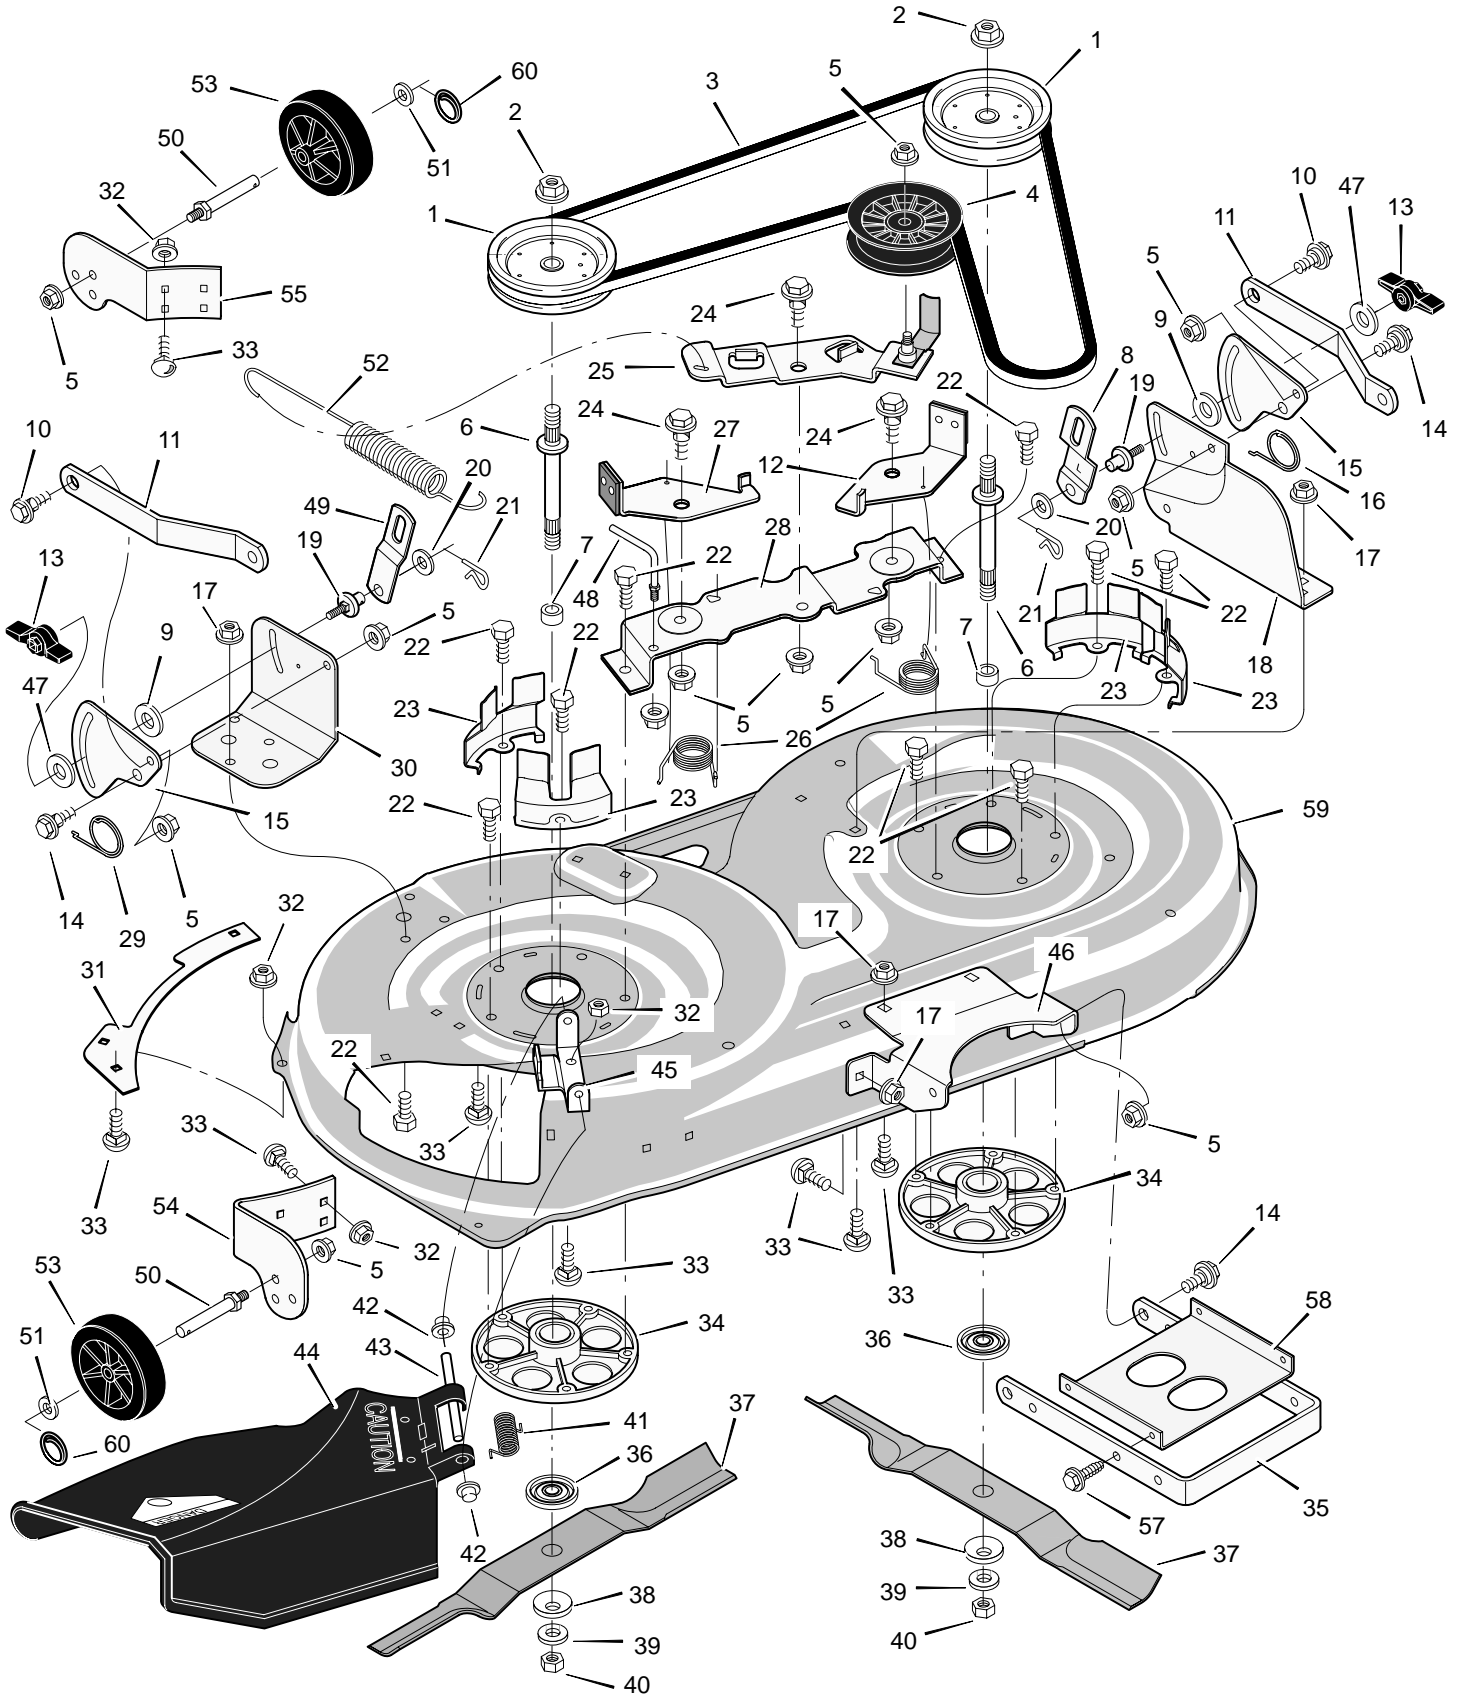

MODEL 42588x52A

REPAIR PARTS MOWER HOUSING

MODEL 42588x52A

REPAIR PARTS MOWER HOUSING

Key No.	Description	Part No.	Key No.	Description	Part No.
1	Pulley, Jackshaft	94199	31	Plate	92426E700
2	Nut, Hex	15x121	32	Nut, Flange	15x88
3	Belt, Mower Drive	37x88	33	Bolt, Carriage	2x53
4	Pulley, Idler	91801	34	Mandrell Housing	92574
5	Nut, Flange	15x84	35	Bracket, Suspension	94058E700
6	Jackshaft	94129	36	Adapter, Blade	92466
7	Spacer	94130	37	Blade	95102E701
8	Link, Left Lift	94053E700	38	Washer	17x166
9	Pad, Friction	94137	39	Washer	17x165
10	Bolt, Shoulder	9x52	40	Nut	15x100
11	Bracket, Suspension	94055E700	41	Spring	166x4
12	Pad Assembly, Left Brake	94049E700	42	Cap, Push On	28x23
13	Knob	94068	43	Rod, Deflector	94957 Z
14	Bolt, Shoulder	9x51	44	Deflector Assembly	94707 SE
15	Plate, Suspension	94128E700	45	Bracket, Deflector Hinge	94956E700
16	Spring	166x43	46	Bracket, Front Hanger	94686E700
17	Nut, Flange	15x79	47	Washer	17x45 Z
18	Bracket, Suspension	94192E700	48	Guide, Belt	94781
19	Pin, Hanger	94064	49	Link, Right Lift	94611E700
20	Washer	17x103	50	Bolt, Axle	94025
21	Pin, Hair	31x4	51	Washer	17x91 Z
22	Bolt	25x7	52	Spring, Extension	165x119
23	Cover, Pulley	94051E700	53	Wheel, Gage	92683
24	Bolt, Shoulder	9x39	54	Bracket, Right Wheel	92422E700
25	Arm, Idler	94177E700	55	Bracket, Left Wheel	92423E700
26	Spring	166x41	57	Screw	26x249
27	Pad Assembly, Right Brake	94047E700	58	Stiffener	94604E700
28	Bracket, Brake	94193E700	59	Housing, Blade *	94814E700
29	Spring	166x42	60	Ring, Locking	31x11
30	Bracket, Suspension	94191E700	1-60	Complete Mower Housing Assembly	776007

* Includes Key No. 17, 18, 30, 31, 32, 33, 45, 46, 53, 54, 55, and 56.