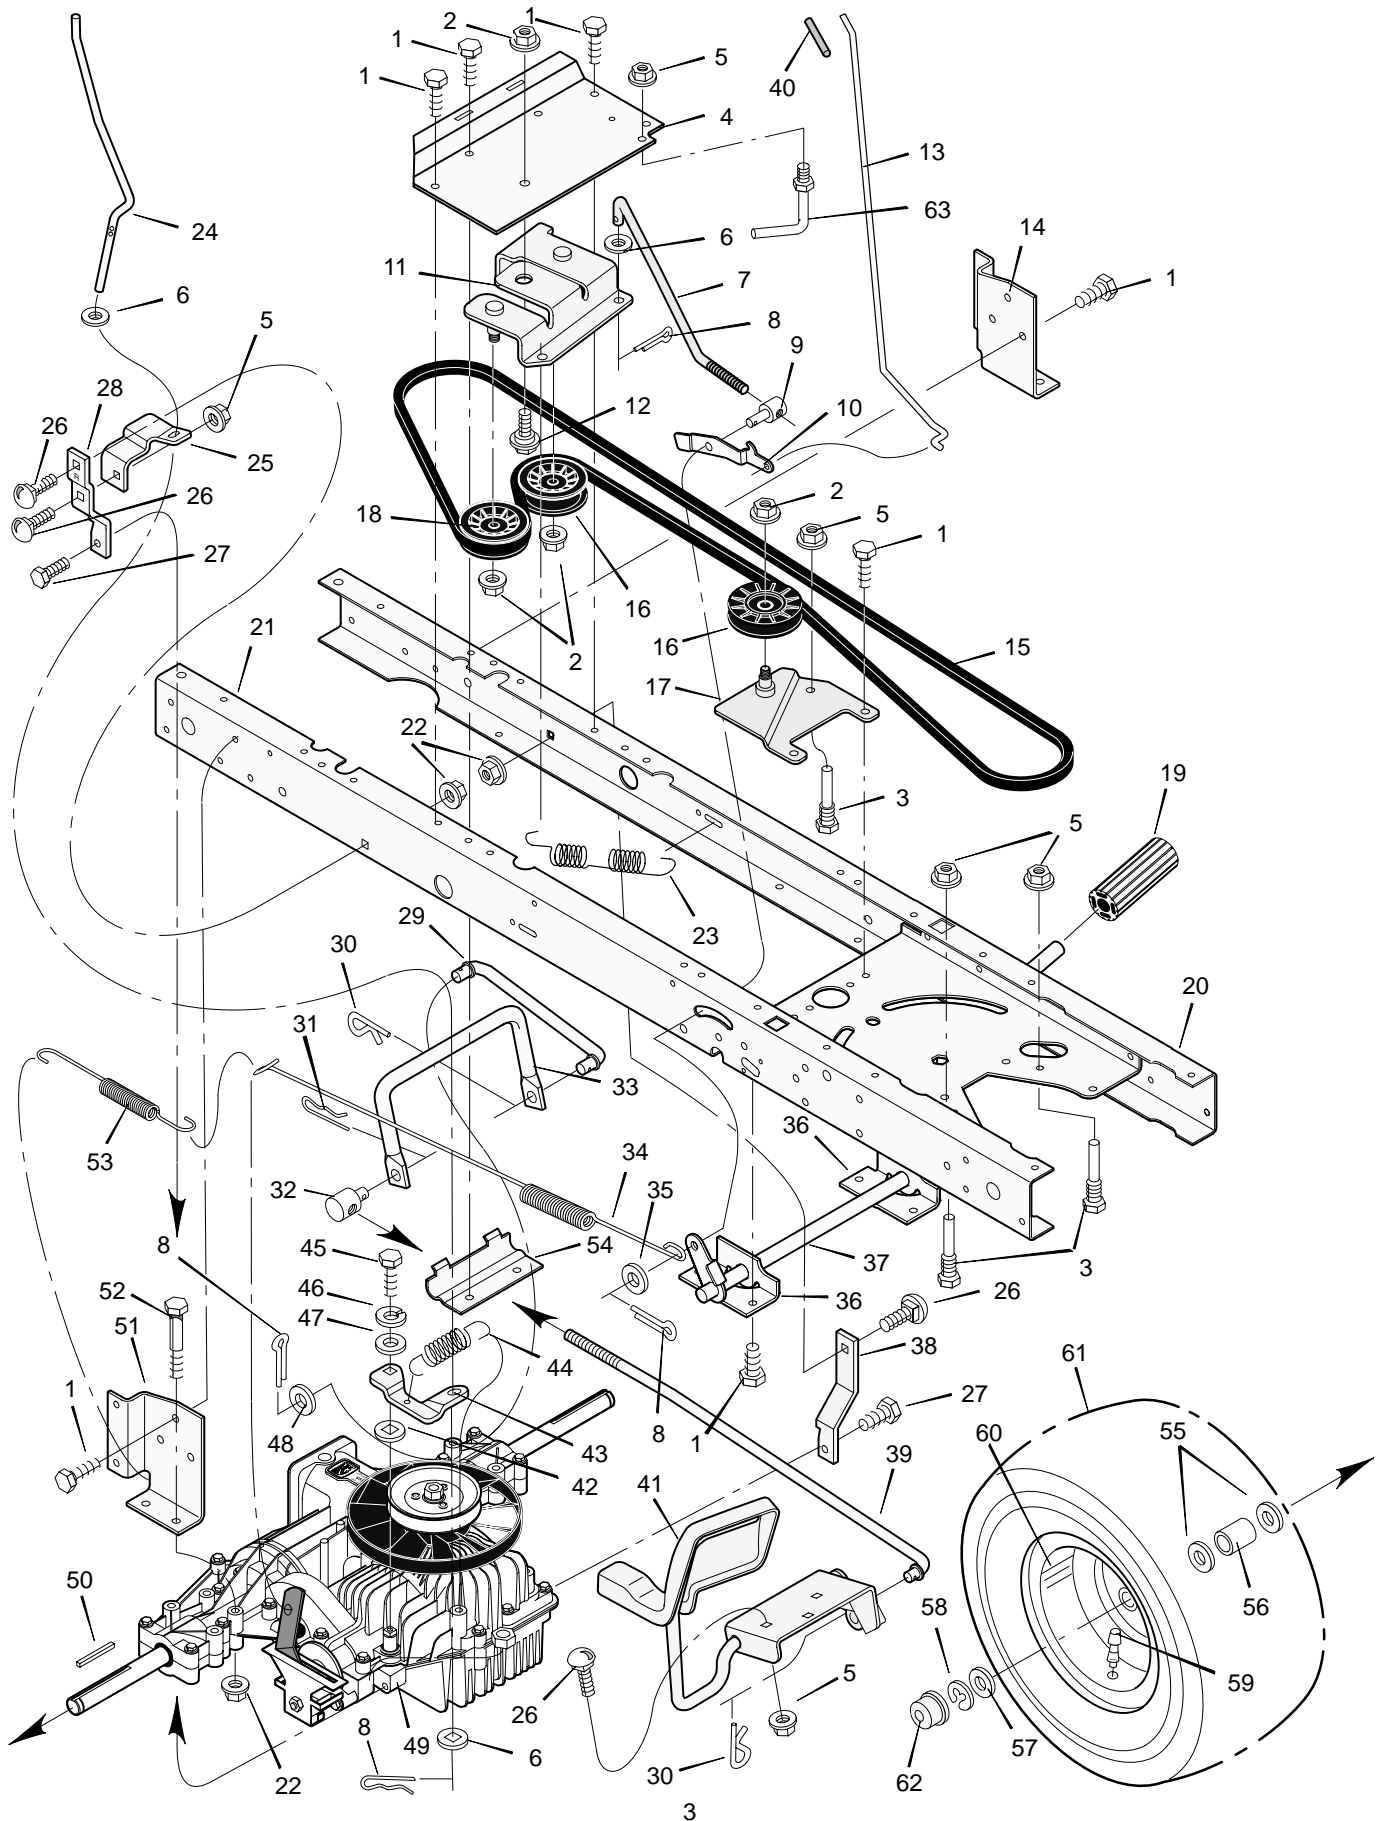

MODEL 42588x52A

REPAIR PARTS MOTION DRIVE

MODEL 42588x52A

REPAIR PARTS MOTION DRIVE

Key No.	Description	Part No.	Key No.	Description	Part No.
1	Screw	26x249	33	Rod, Yoke	94425E700
2	Nut, Flange	15x84	34	Spring, Extension	165x92
3	Guide, Belt	93349	35	Washer	17x169
4	Bracket, Idler	94431E700	36	Bracket, Pivot	94035E700
5	Locknut	15x79	37	Lever, Clutch/Brake	94038E700
6	Washer	17x47 Z	38	Strap, Left Torque	94433E700
7	Rod, Clutch	94417 Z	39	Rod, Pedal Link	94424 Z
8	Pin, Cotter	30x20	40	Grip	91079
9	Adjuster	94815	41	Pedal, Speed Control	94422E700
10	Latch, Parking Brake	94045 Z	42	Washer	17x148
11	Bracket Assembly, Idler	94411 Z	43	Arm, Disconnect	94430 Z
12	Bolt, Shoulder	9x39	44	Spring	165x112
13	Rod, Parking Brake	95005 Z	45	Bolt	1x145
14	Bracket, Left Transaxle	94185E700	46	Lockwasher	18x32
15	Belt	37x61	47	Washer	17x180
16	Pulley, Idler	91179	48	Washer	17x91
17	Arm Assembly, Idler	94409 Z	49	Transaxle * *	* *
18	Pulley, Idler	91178	50	Key, Square	21553
19	Pedal	21544	51	Bracket, Right Transaxle	94184E700
20	Frame, Left	94001E700	52	Bolt	1x155
21	Frame, Right	94000E700	53	Spring, Extension	165x92
22	Nut, Flange	15x88	54	Clamp, Transaxle	94434E700
23	Spring, Extension	165x123	55	Washer	17x160
24	Rod, Disconnect	94428 Z	56	Spacer	87x105 Z
25	Bracket, Disconnect	94429E700	57	Washer	17x195
26	Bolt, Carriage	2x53	58	E-Ring	11x3
27	Screw	26x216	59	Valve Stem	24373
28	Strap, Right Torque	94432E700	60	Wheel & Tire Assembly	92290-601
29	Rod, Link	94426 Z	61	Tire *	92374
30	Pin, Hair	31x4	—	Tube	407049
31	Pin, Hair	31x6	62	Cap, Hub	94618
32	Nut, Adjuster	92132	63	Guide, Belt	94781

* When you order a tire, make sure to give the brand name of the tire so that the tread pattern on the tire will match.

** For information on Replacement Parts see the Central Parts Distributor in your area.