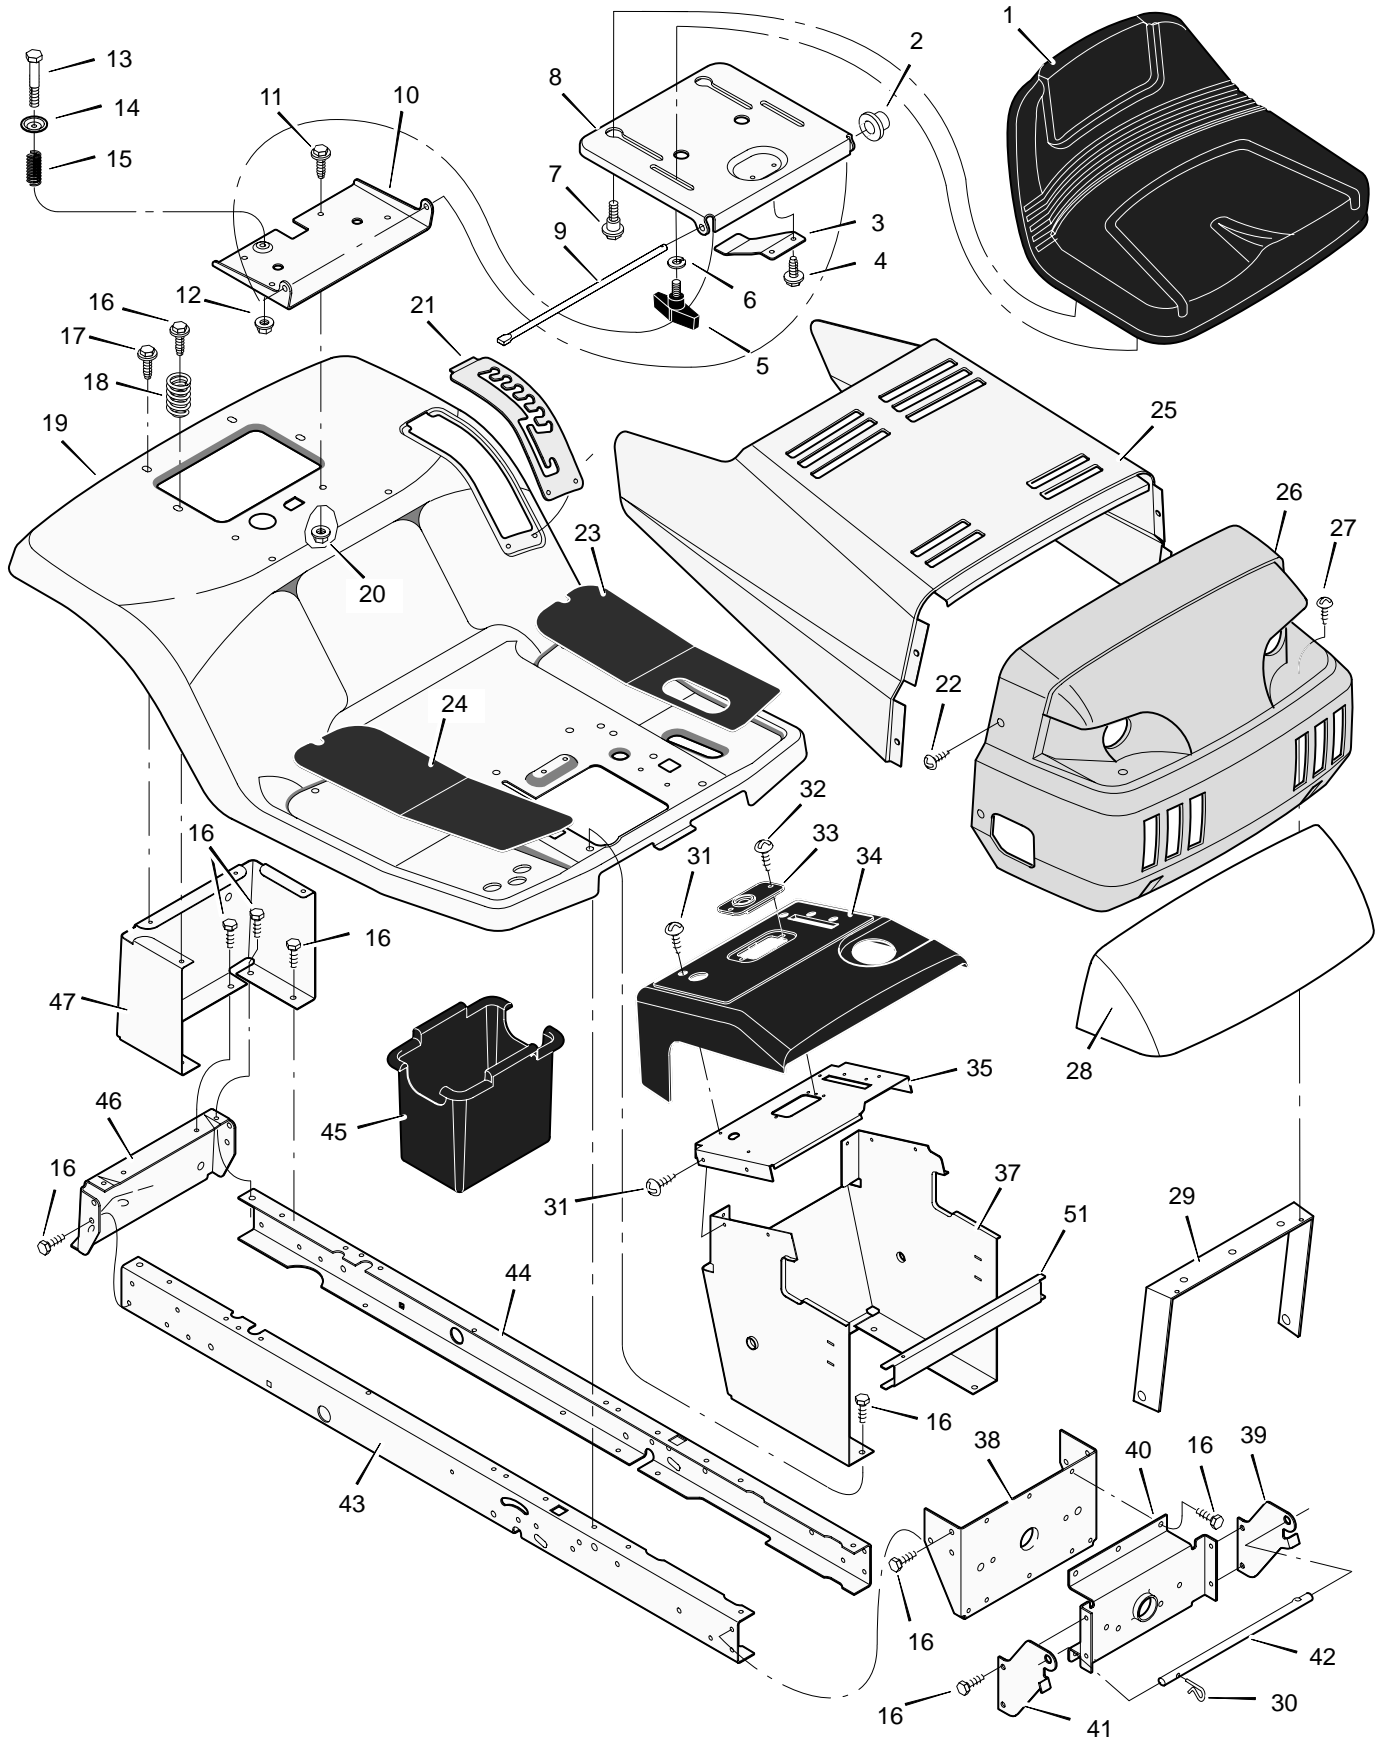

MODEL 42588x52A

REPAIR PARTS CHASSIS & HOOD

MODEL 42588x52A

REPAIR PARTS CHASSIS & HOOD

Key No.	Description	Part No.	Key No.	Description	Part No.
1	Seat	94162	29	Brace, Grille	92448
2	Cap, Push On	28x23	30	Pin, Hair	31x4
3	Spring	94057	31	Screw	26x270
4	Screw	26x229	32	Screw	26x239
5	Bolt, Wing	94160	33	Bearing, Steering	94214
6	Washer	17x47 Z	34	Dash	94218E700
7	Bolt, Shoulder	9x56	35	Plate, Dash	94211E700
8	Support, Seat	94154E700	36	Panel, Access	93007E700
9	Rod, Pivot	94156 Z	37	Support, Dash	95323E700
10	Bracket, Pivot	94153E700	38	Bracket, Rear Hanger	94013E700
11	Bolt	1x45	39	Support, Left Grille	94213E700
12	Nut	15x89	40	Axle, Hanger	94007E700
13	Bolt, Shoulder	9x55	41	Support, Right Grille	94212E700
14	Washer	94155 Z	42	Rod, Pivot	92332 Z
15	Spring	164x31	43	Frame, Right	94000E700
16	Screw	26x249	44	Frame, Left	94001E700
17	Screw	26x263	45	Container, Battery	94069
18	Spring	164x30	46	Plate, Hitch	94002E700
19	Deck, Seat	94150E020	47	Panel, Rear	94187E700
20	Nut	15x88	51	Channel	94215E700
21	Plate, Index	94886E700	—	Decal, Right Hood	44x7924
23	Mat, Left	94453	—	Decal, Left Hood	44x7925
24	Mat, Right	94454	—	Decal, Warning Symbols	44x6815
25	Hood	92333E020	—	Book, Instruction	F-98841
26	Grille Assembly (Includes Lens)	92367E700	—	Book, Instruction	F-98842
27	Screw	26x239	—	Parts List	F-98843
28	Lens	92369