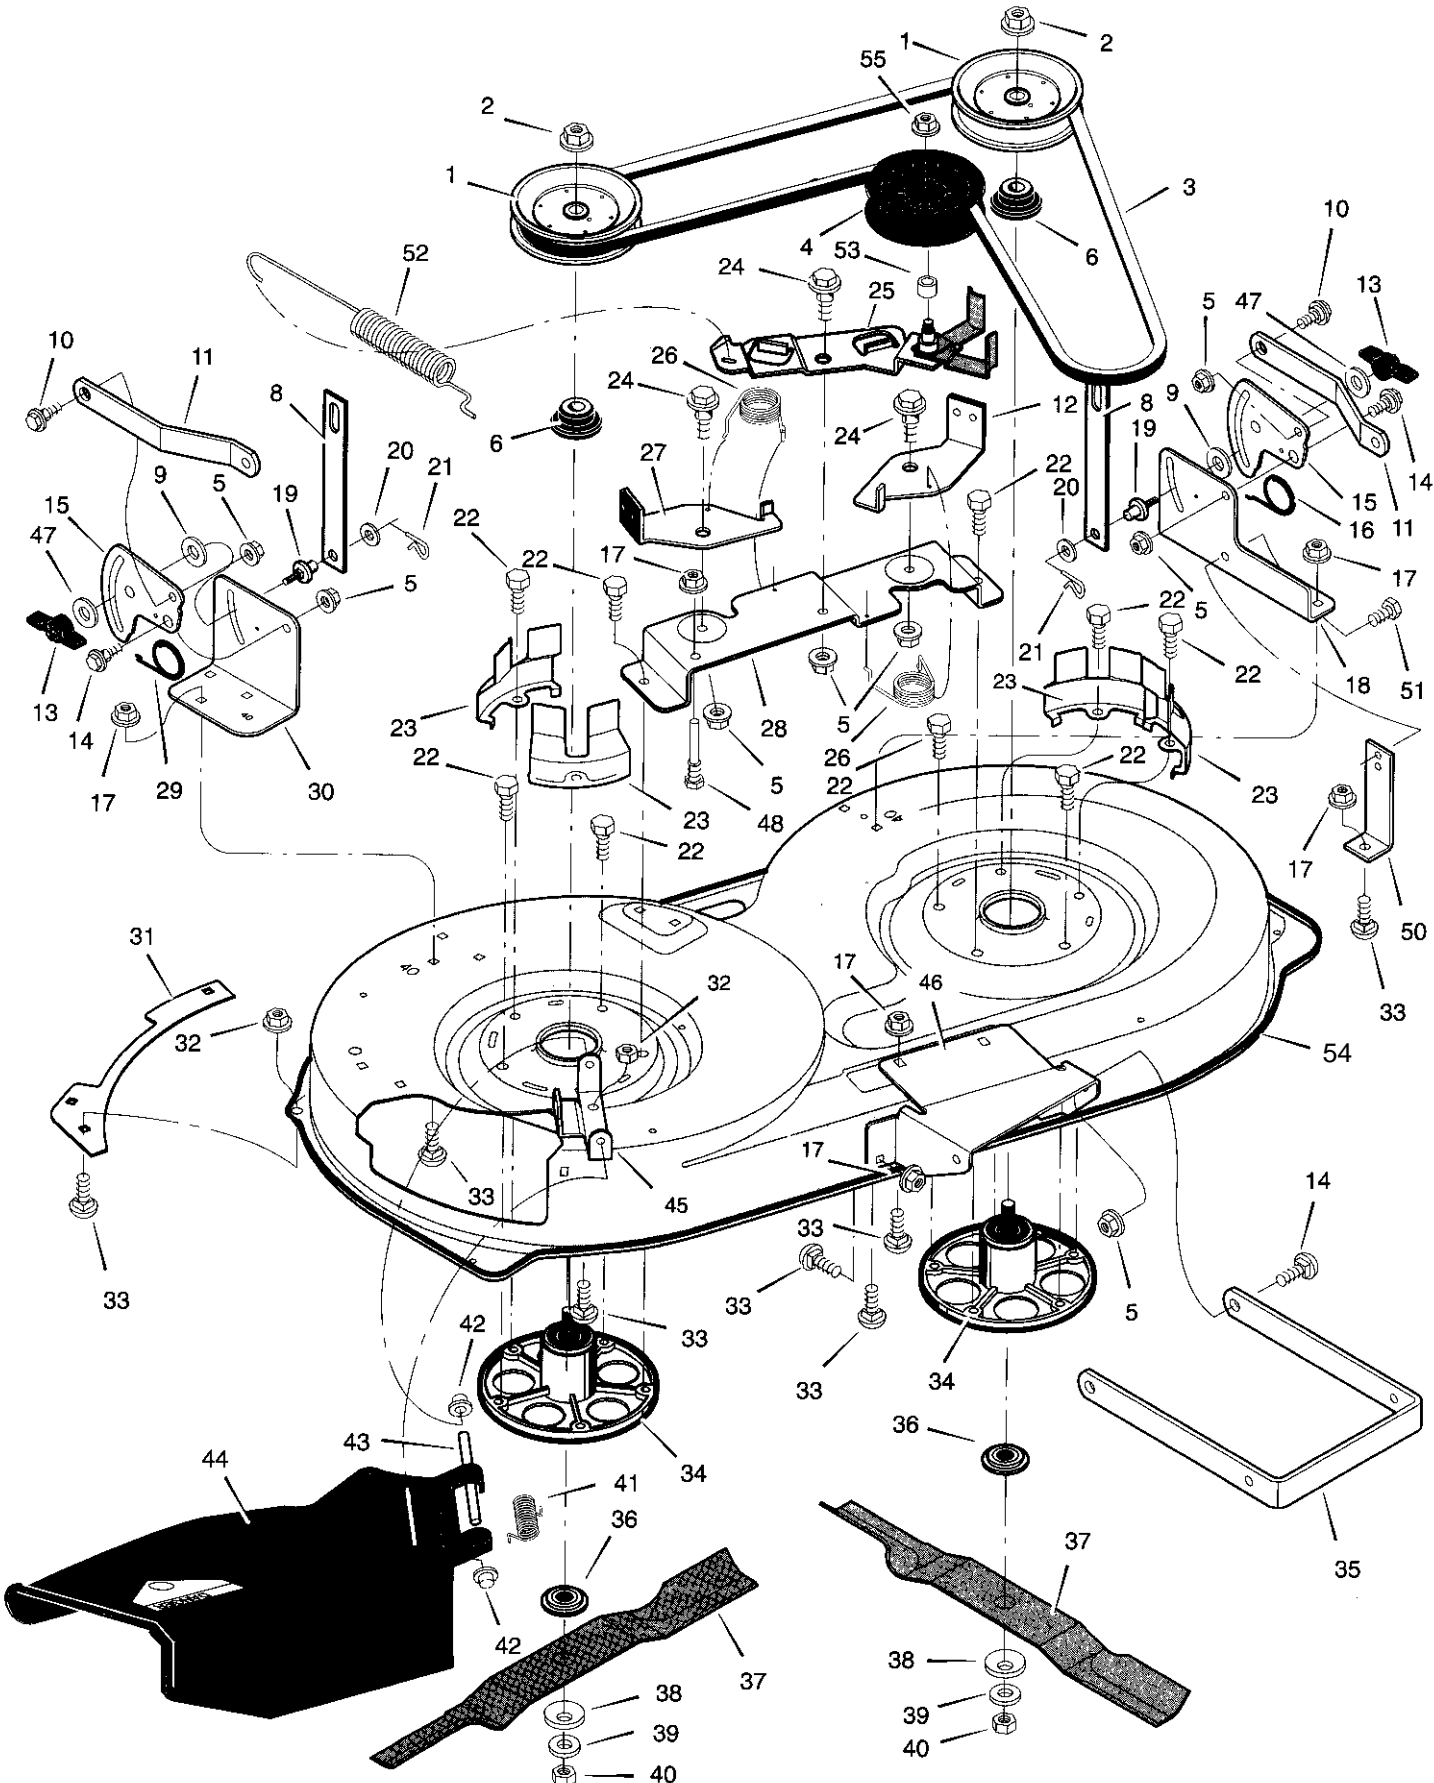

MODEL 385008x52A

REPAIR PARTS MOWER HOUSING

MODEL 385008x52A

REPAIR PARTS MOWER HOUSING

Key No.	Description	Part No.	Key No.	Description	Part No.
1	Pulley, Jackshaft	92852	29	Spring	166x42
2	Nut, Hex	15x121	30	Bracket, Right Suspension	94052E700
3	Belt, Mower Drive	37x86	31	Plate	91770E700
4	Pulley, Idler	690387	32	Nut, Flange	15x88
5	Nut, Flange	15x84	33	Bolt, Carriage	2x53
6	Spacer, Pulley	1001197	34	Mandrell	1001200
8	Link, Lift	690212E700	35	Bracket, Suspension	690539E700
9	Pad, Friction	94137	36	Adapter, Blade	690411
10	Bolt, Shoulder	9x52	37	Blade	1001427E701
11	Bracket, Suspension	94055E700	38	Washer	17x166
12	Pad Assembly, Left Brake	94049E700	39	Washer	17x165
13	Knob	94068	40	Nut	15x100
14	Bolt, Shoulder	9x51	41	Spring	166x4
15	Plate, Suspension	94128E700	42	Cap, Push On	28x23
16	Spring	166x43	43	Rod, Pivot	94957 Z
17	Nut, Flange	15x79	44	Deflector Assembly	94707
18	Bracket, Left Suspension	94054E700	45	Bracket, Deflector	94956E700
19	Pin, Hanger	95194	46	Bracket, Front Hanger	94062E700
20	Washer	17x91	47	Washer	17x45 Z
21	Pin, Cotter	31x4	48	Guide, Belt	94781
22	Bolt	25x7	50	Bracket, Support	94681E700
23	Cover, Pulley	94051E700	51	Screw	26x249
24	Bolt, Shoulder	9x39	52	Spring, Extension	165x118
25	Arm, Idler	1001499E700	53	Spacer	690369
26	Spring	166x41	54	Housing, Blade *	94887E700
27	Pad Assembly, Right Brake	94047E700	55	Nut, Flange	15x98
28	Bracket Assembly, Brake	94059E700	1-55	Complete Mower Housing Assembly	776000

* Includes Key No. 17, 18, 30, 31, 32, 33, 45, 46, 47 and 51.