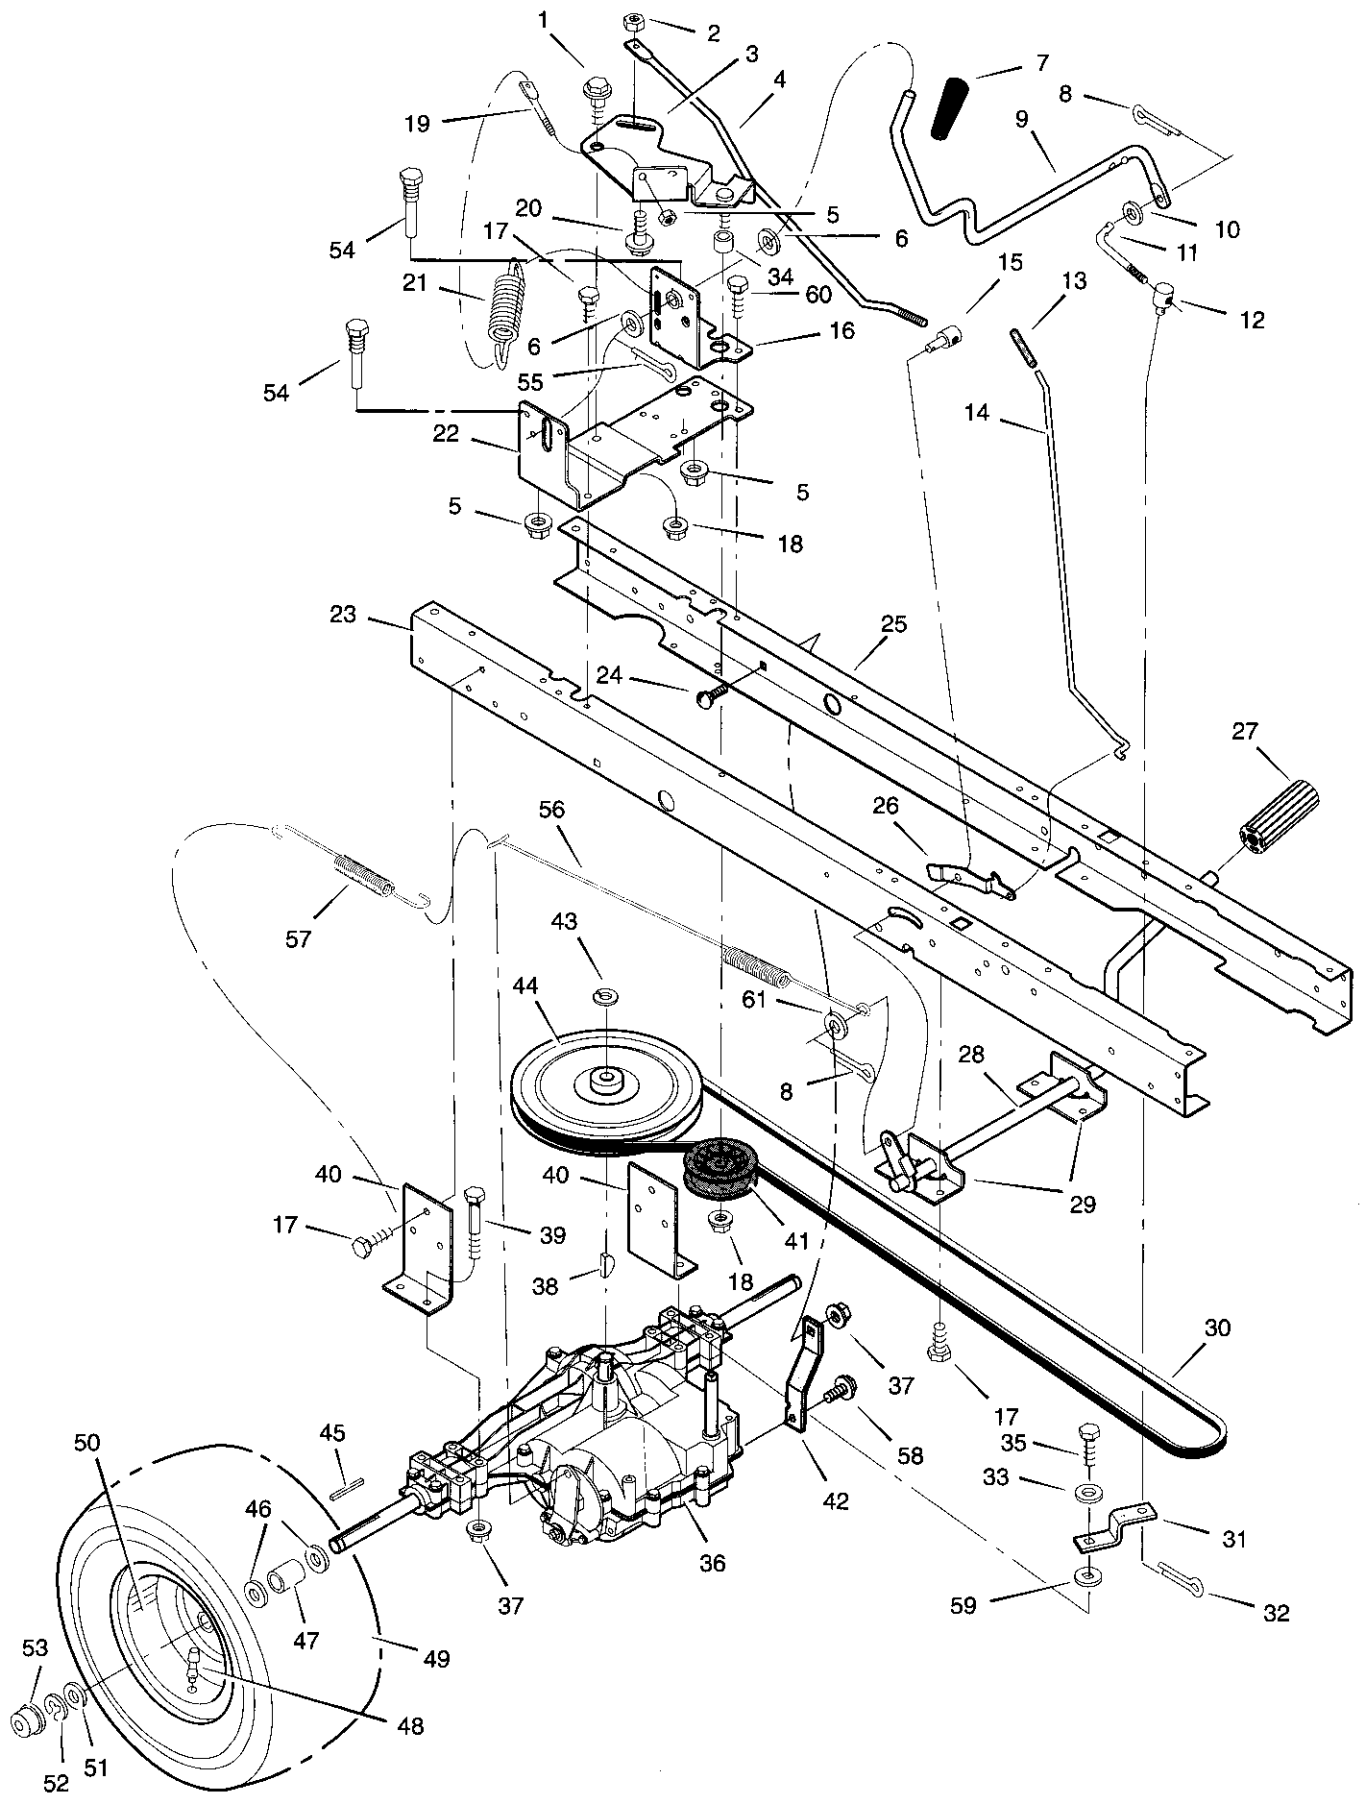

MODEL 385008x52A

REPAIR PARTS MOTION DRIVE

Key No.	Description	Part No.	Key No.	Description	Part No.
1	Bolt, Shoulder	9x39	32	Pin, Hair	31x6
2	Nut, Hex	15x89	33	Washer	17x38
3	Arm, Idler	690173Z	35	Bolt	6x105
4	Rod, Clutch	94041Z	36	Transaxle **	—
5	Nut	15x79	37	Nut	15x88
6	Washer	17x102	38	Key, Woodruff	20697
7	Grip	92697	39	Bolt	1x155
8	Pin, Cotter	30x20	40	Bracket, Transaxle	94008E700
9	Lever, Shift	94043Z	41	Pulley	690409
10	Washer	17x47 Z	42	Bracket, Transaxle Support	94433
11	Link, Shift	94044Z	43	E-Ring	11x7
12	Nut, Adjuster	21920	44	Pulley, Drive	95094
13	Grip	91079	45	Key, Square	21553
14	Rod, Parking Brake	1001271 Z	46	Washer	17x160
15	Nut, Adjuster	94815	47	Spacer, Transaxle	690554 Z
16	Bracket, Shift Pivot	1001303 Z	48	Stem, Valve	24373
17	Screw	26x249	49	Tire *	91923
18	Nut	15x84	—	Tube	407049
19	Mount, Stud Spring	94042 Z	50	Wheel & Tire Assembly	92288-601
20	Bolt, Shoulder	9x54	51	Washer	17x195
21	Spring, Extension	165x116	52	E-Ring	11x3
22	Bracket, Right Shifter	1001302E700	53	Hub Cap	94618
23	Frame, Right	1001268E700	54	Guide, Belt	93349
24	Bolt, Carriage	2x53	55	Pin, Hair	31x4
25	Frame, Left	1001269E700	56	Spring, Extension	165x115
26	Latch, Parking Brake	94045 Z	57	Spring, Extension	165x92
27	Pedal	21544	58	Screw	26x216
28	Lever, Brake/Clutch	94038E700	59	Washer	17x148
29	Bracket, Pedal	1001117E700	60	Screw	26x267
30	Belt, Motion Drive	37x87	61	Washer	17x169
31	Yoke, Shift	94031Z			