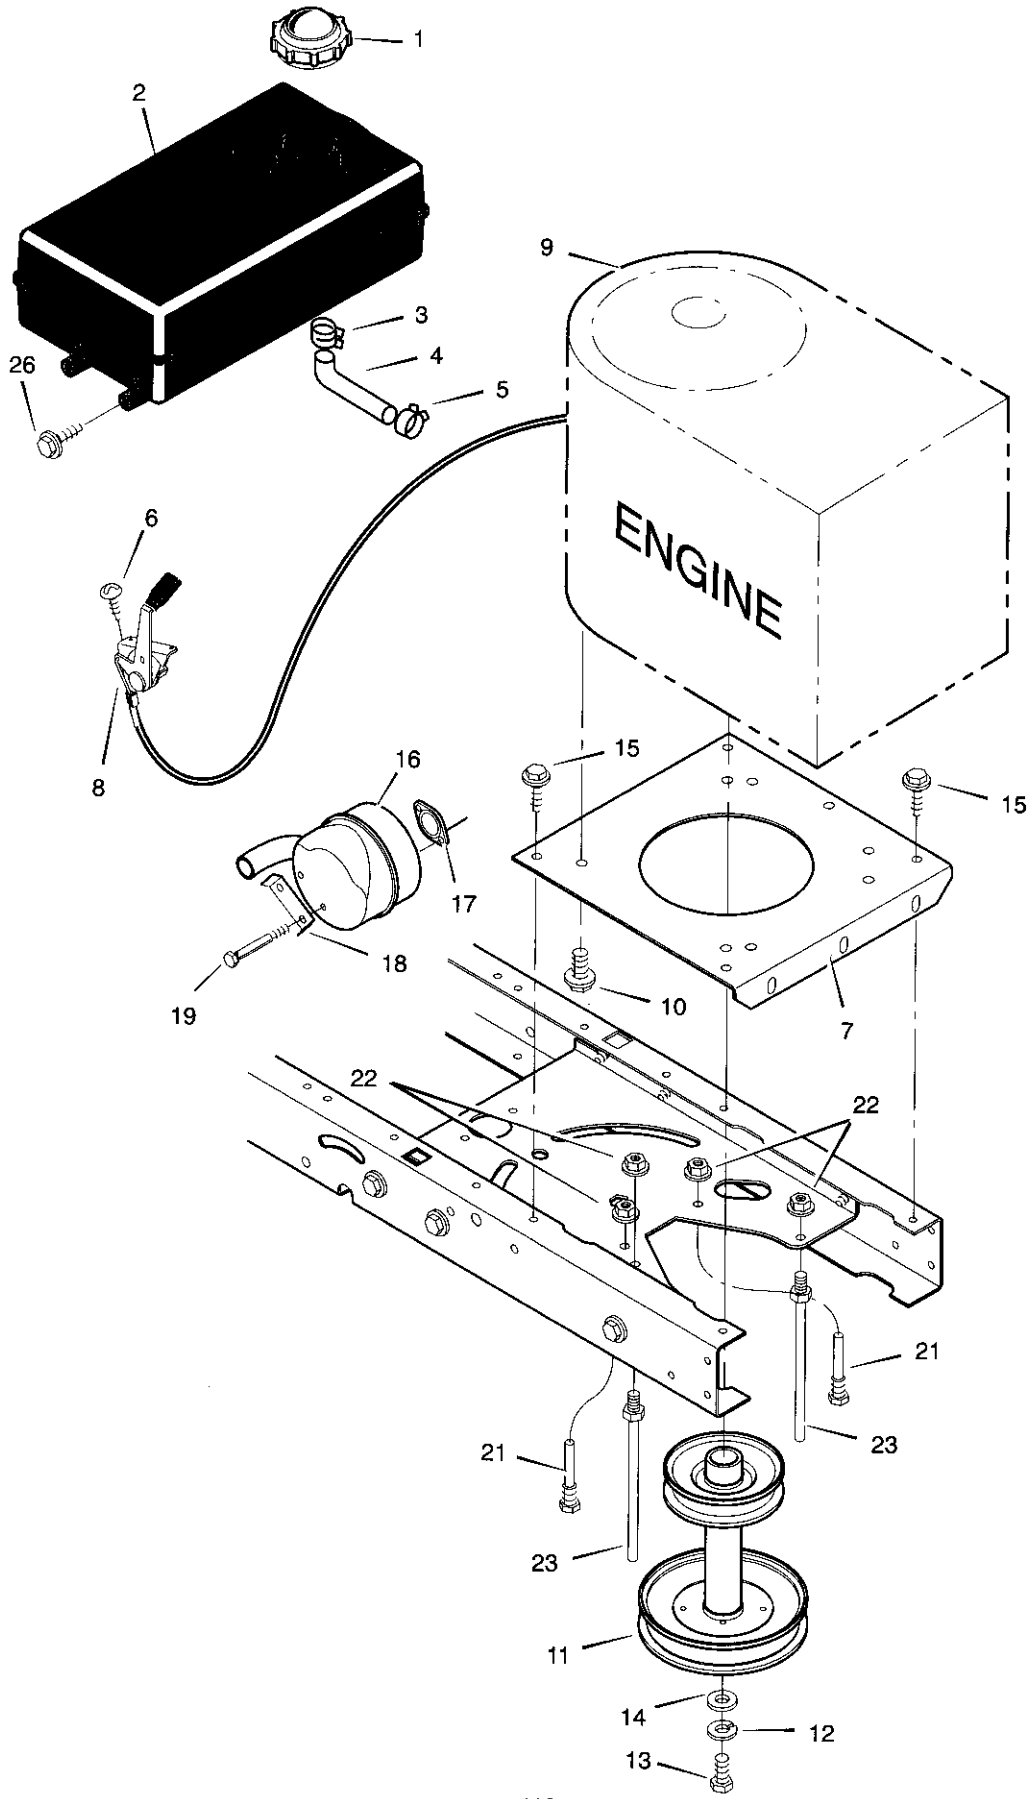

Key No.	Description	Part No.
1	Fuel Cap	92317
2	Fuel Tank	94073
3	Hose Clamp	95197
4	Fuel Line	23717
5	Hose Clamp	95197
6	Screw	26x201
7	Plate, Engine	94006E700
8	Throttle Control	91989
9	Engine*	—
10	Bolt, Engine Mount	25x7
11	Stack Pulley Assembly	690439 Z
12	Lockwasher	19x35
13	Bolt, Hex	1x140
14	Washer	17x170
15	Screw	26x249
16	Muffler	94120
17	Gasket	91309
18	Lock, Screw	92378
19	Bolt	1x134
21	Guide, Belt	93349
22	Nut, Flange	15x79Z
23	Guide, Belt	94066
26	Screw	26x253