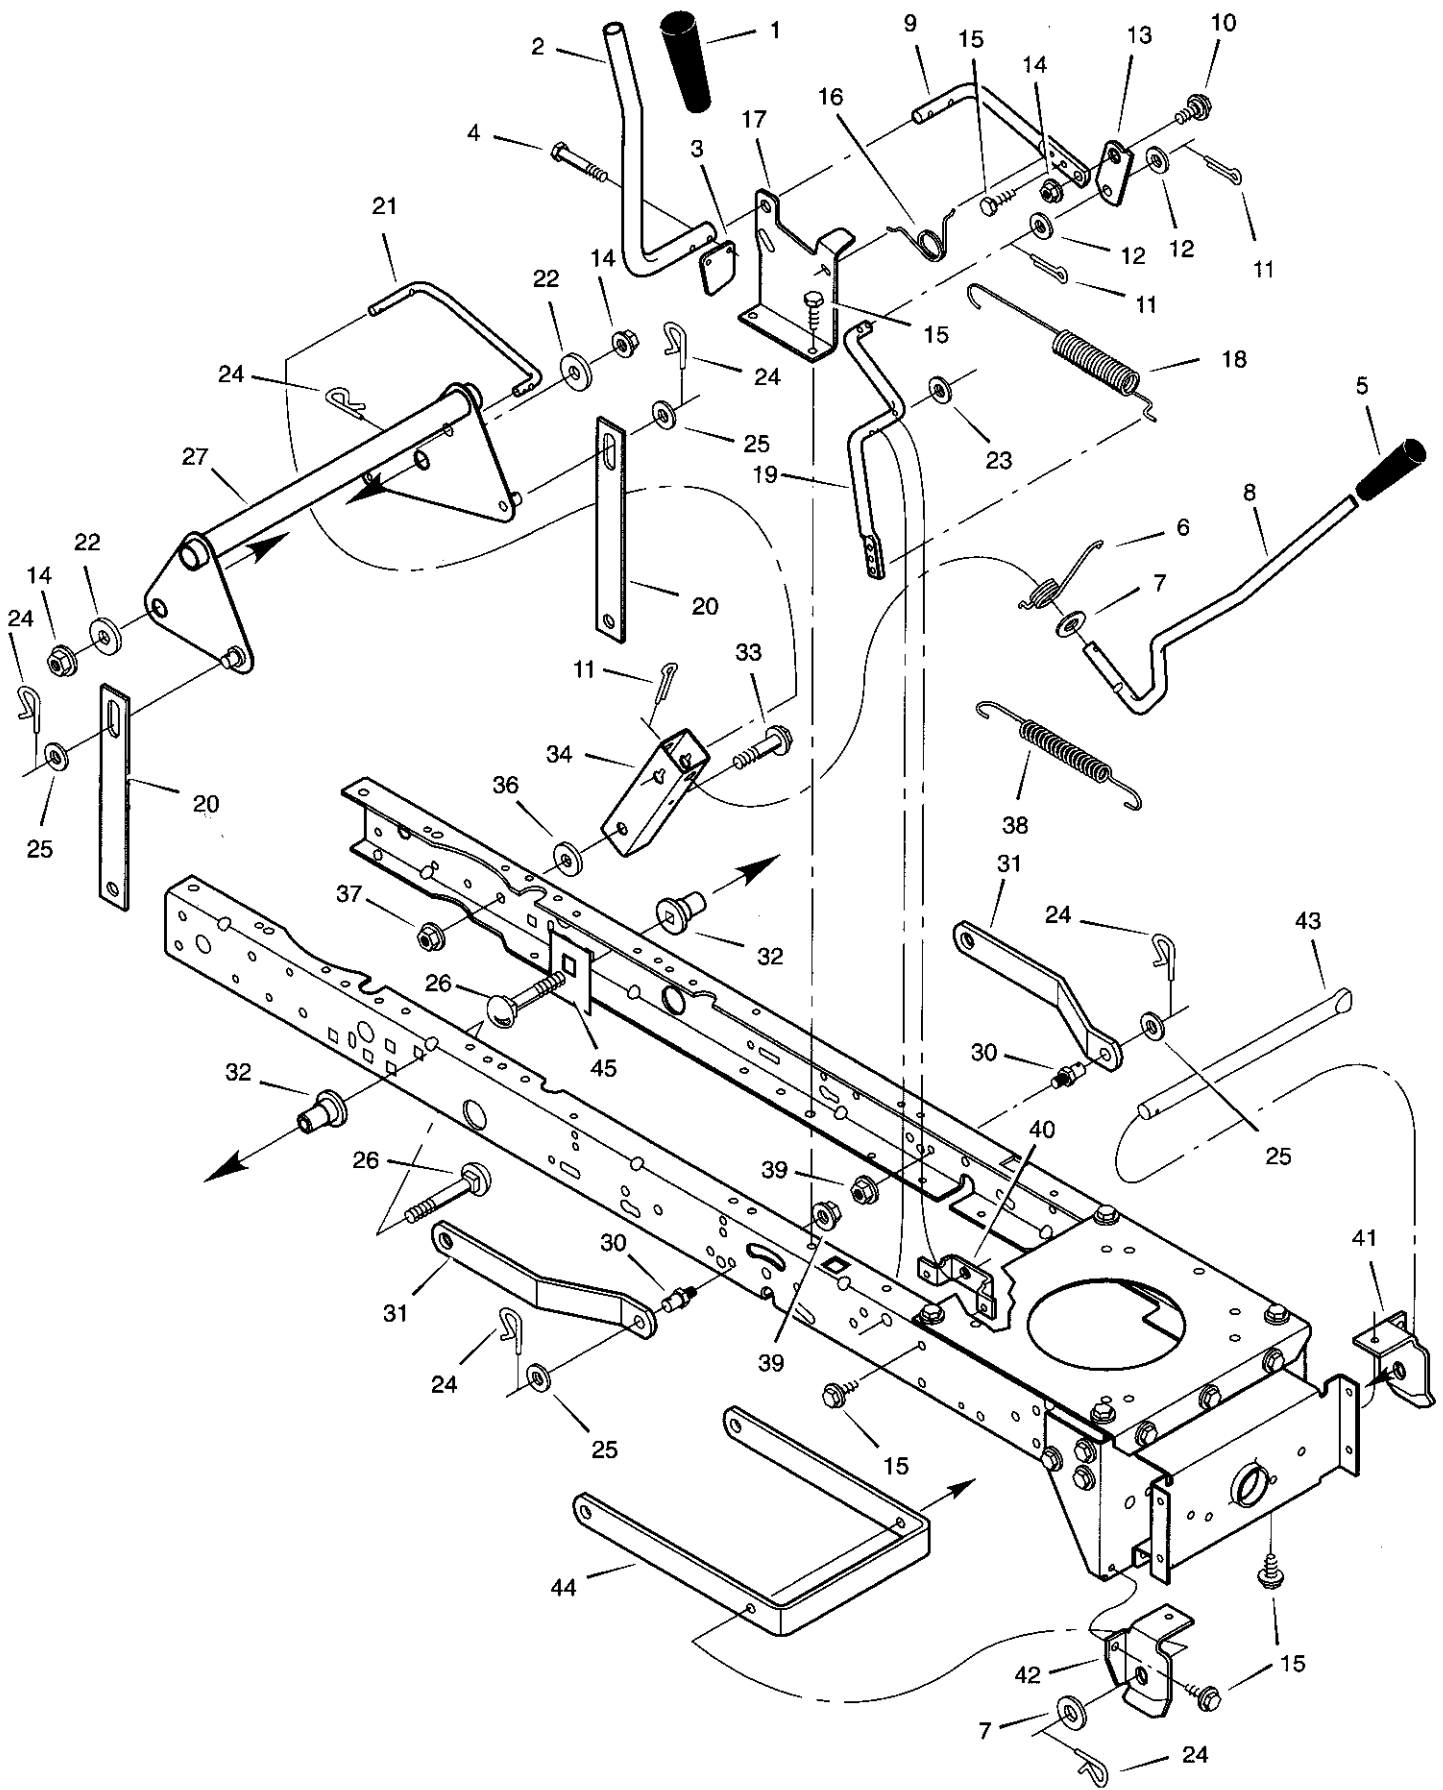

MODEL 385008x52A

REPAIR PARTS MOWER HOUSING SUSPENSION

MODEL 385008x52A

REPAIR PARTS MOWER HOUSING SUSPENSION

Key No.	Description	Part No.	Key No.	Description	Part No.
1	Grip	92698	22	Washer	17x168
2	Handle, PTO	94157 Z	23	Washer	17x57
3	Pad, Switch	94022 Z	24	Pin, Hair	31x4
4	Bolt	25x3	25	Washer	17x91
5	Grip	92697	26	Bolt, Carriage	2x85
6	Spring	166x40	27	Lever Assembly, Lift	1001111E700
7	Washer	17x103	30	Pin	94067
8	Handle, Lift	690533	31	Bracket, Rear Suspension	94055E700
9	Lever, PTO	94017 Z	32	Spacer, Lifter	690151
10	Bolt, Shoulder	9x39	33	Bolt, Shoulder	9x53
11	Pin, Cotter	30x20	34	Bracket, Pivot	94015E700
12	Washer	17x57	36	Washer	17x191
13	Link, PTO	94004 Z	37	Nut, Flange	15x84
14	Nut, Flange	15x84	38	Spring	165x131
15	Screw	26x249	39	Nut, Flange	15x68
16	Spring	166x39	40	Bracket, PTO	94005E700
17	Bracket, PTO	94018E700	41	Hanger, Left Deck	94027E700
18	Spring	165x118	42	Hanger, Right Deck	94026E700
19	Crank, PTO	690394E700	43	Rod, Hanger	94158Z
20	Link, Lift	690212E700	44	Bracket, Suspension	690539E700
21	Link, Lift Handle	690122E700	45	Plate, Stiffening	1001098E700