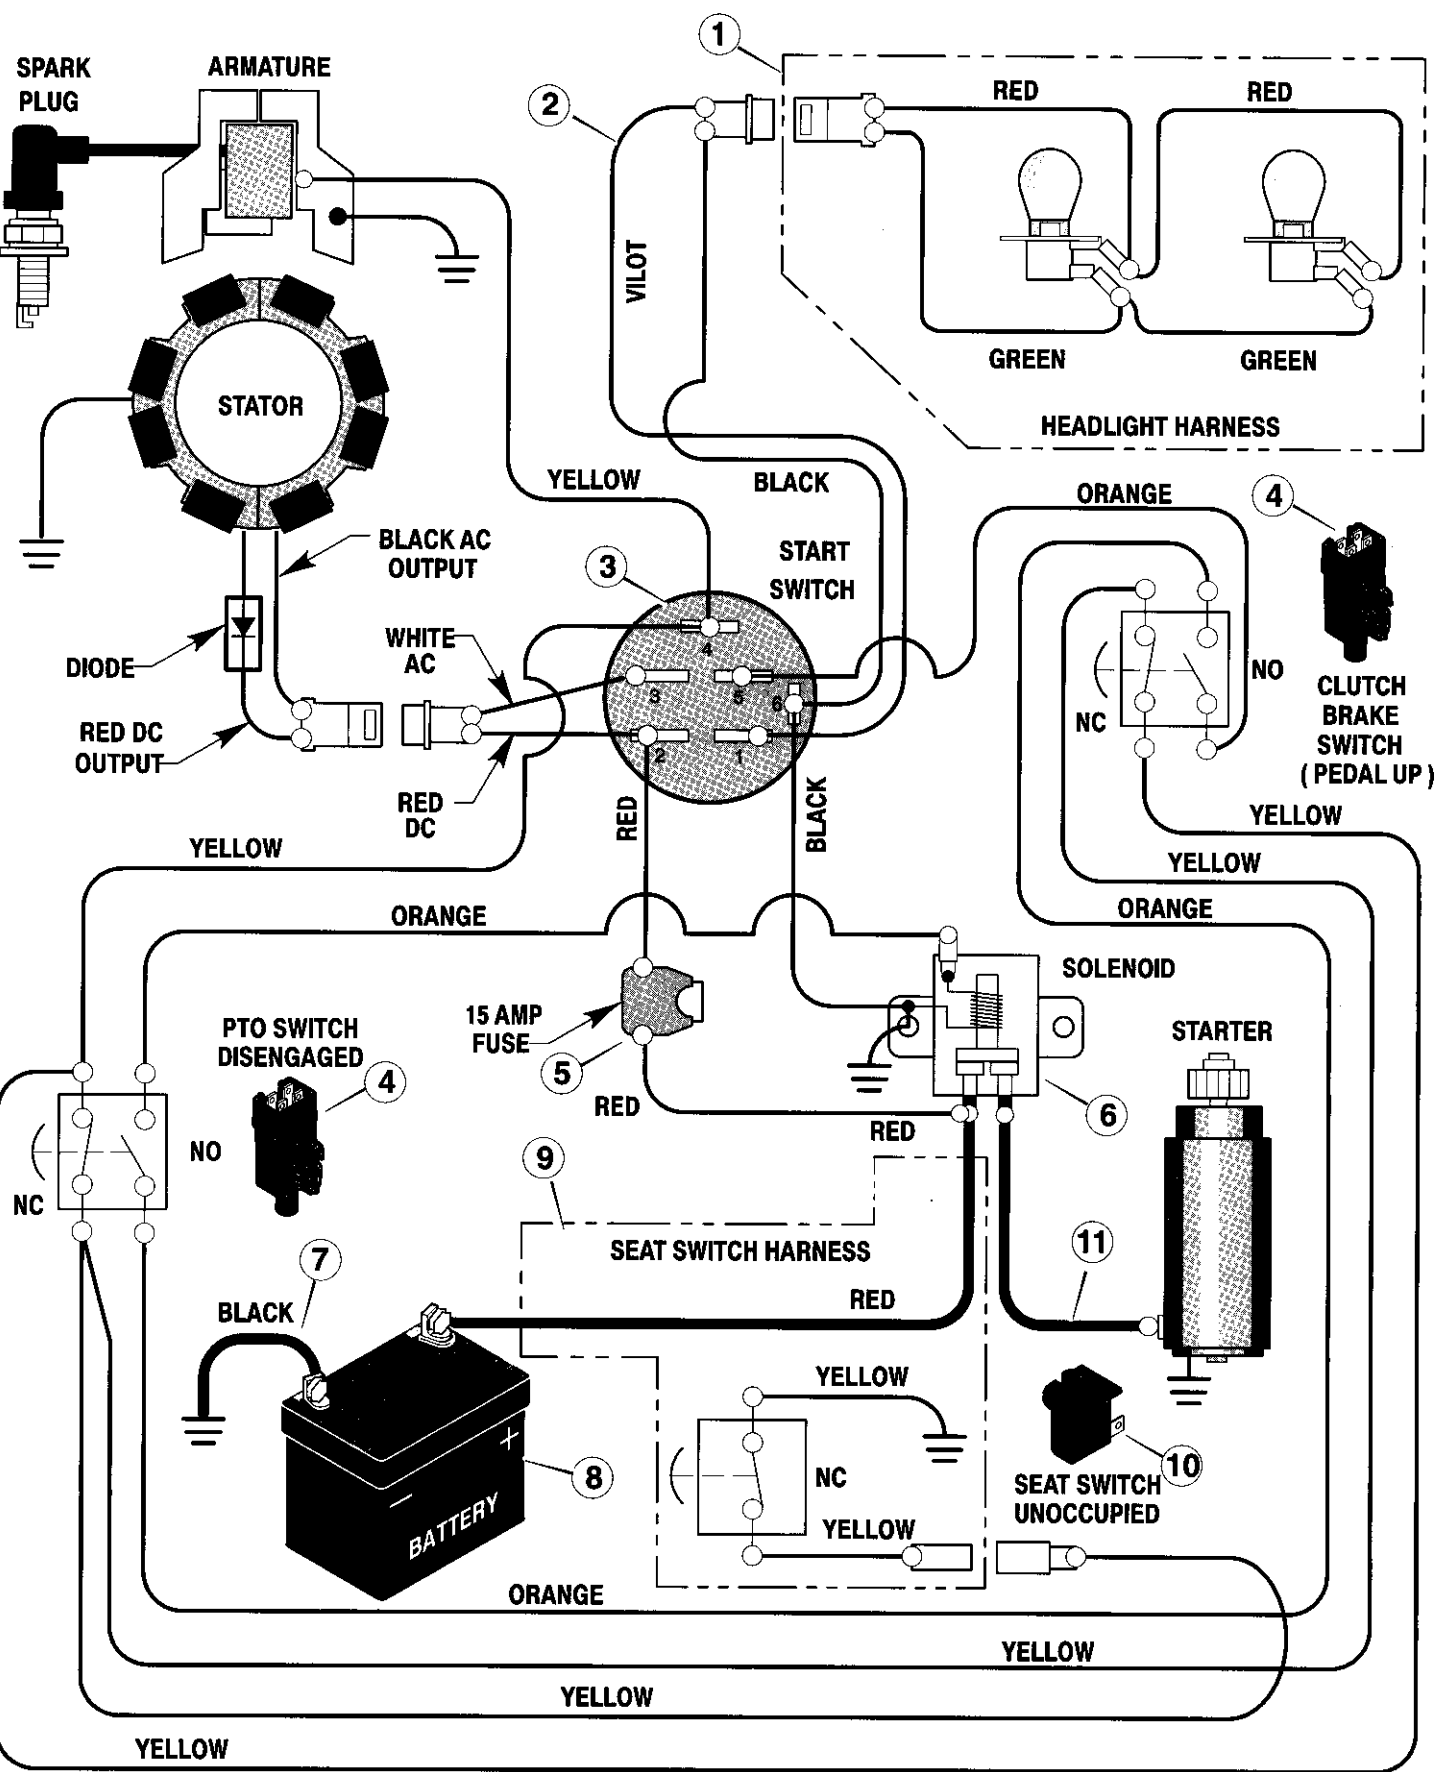

MODEL 385008x52A

REPAIR PARTS MOWER HOUSING

MODEL 385008x52A

REPAIR PARTS MOWER HOUSING

Key No.	Description	Part No.	Key No.	Description	Part No.
1	Pulley, Jackshaft	92852	29	Spring	166x42
2	Nut, Hex	15x121	30	Bracket, Right Suspension	94052E700
3	Belt, Mower Drive	37x86	31	Plate	91770E700
4	Pulley, Idler	690387	32	Nut, Flange	15x88
5	Nut, Flange	15x84	33	Bolt, Carriage	2x53
6	Spacer, Pulley	1001197	34	Mandrell	1001200
8	Link, Lift	690212E700	35	Bracket, Suspension	690539E700
9	Pad, Friction	94137	36	Adapter, Blade	690411
10	Bolt, Shoulder	9x52	37	Blade	1001427E701
11	Bracket, Suspension	94055E700	38	Washer	17x166
12	Pad Assembly, Left Brake	94049E700	39	Washer	17x165
13	Knob	94068	40	Nut	15x100
14	Bolt, Shoulder	9x51	41	Spring	166x4
15	Plate, Suspension	94128E700	42	Cap, Push On	28x23
16	Spring	166x43	43	Rod, Pivot	94957 Z
17	Nut, Flange	15x79	44	Deflector Assembly	94707
18	Bracket, Left Suspension	94054E700	45	Bracket, Deflector	94956E700
19	Pin, Hanger	95194	46	Bracket, Front Hanger	94062E700
20	Washer	17x91	47	Washer	17x45 Z
21	Pin, Cotter	31x4	48	Guide, Belt	94781
22	Bolt	25x7	50	Bracket, Support	94681E700
23	Cover, Pulley	94051E700	51	Screw	26x249
24	Bolt, Shoulder	9x39	52	Spring, Extension	165x118
25	Arm, Idler	1001499E700	53	Spacer	690369
26	Spring	166x41	54	Housing, Blade *	94887E700
27	Pad Assembly, Right Brake	94047E700	55	Nut, Flange	15x98
28	Bracket Assembly, Brake	94059E700	1-55	Complete Mower Housing Assembly	776000

* Includes Key No. 17, 18, 30, 31, 32, 33, 45, 46, 47 and 51.

Key No.	Description	Part No.
1	Fuel Cap	92317
2	Fuel Tank	94073
3	Hose Clamp	95197
4	Fuel Line	23717
5	Hose Clamp	95197
6	Screw	26x201
7	Plate, Engine	94006E700
8	Throttle Control	91989
9	Engine*	—
10	Bolt, Engine Mount	25x7
11	Stack Pulley Assembly	690439 Z
12	Lockwasher	19x35
13	Bolt, Hex	1x140
14	Washer	17x170
15	Screw	26x249
16	Muffler	94120
17	Gasket	91309
18	Lock, Screw	92378
19	Bolt	1x134
21	Guide, Belt	93349
22	Nut, Flange	15x79Z
23	Guide, Belt	94066
26	Screw	26x253