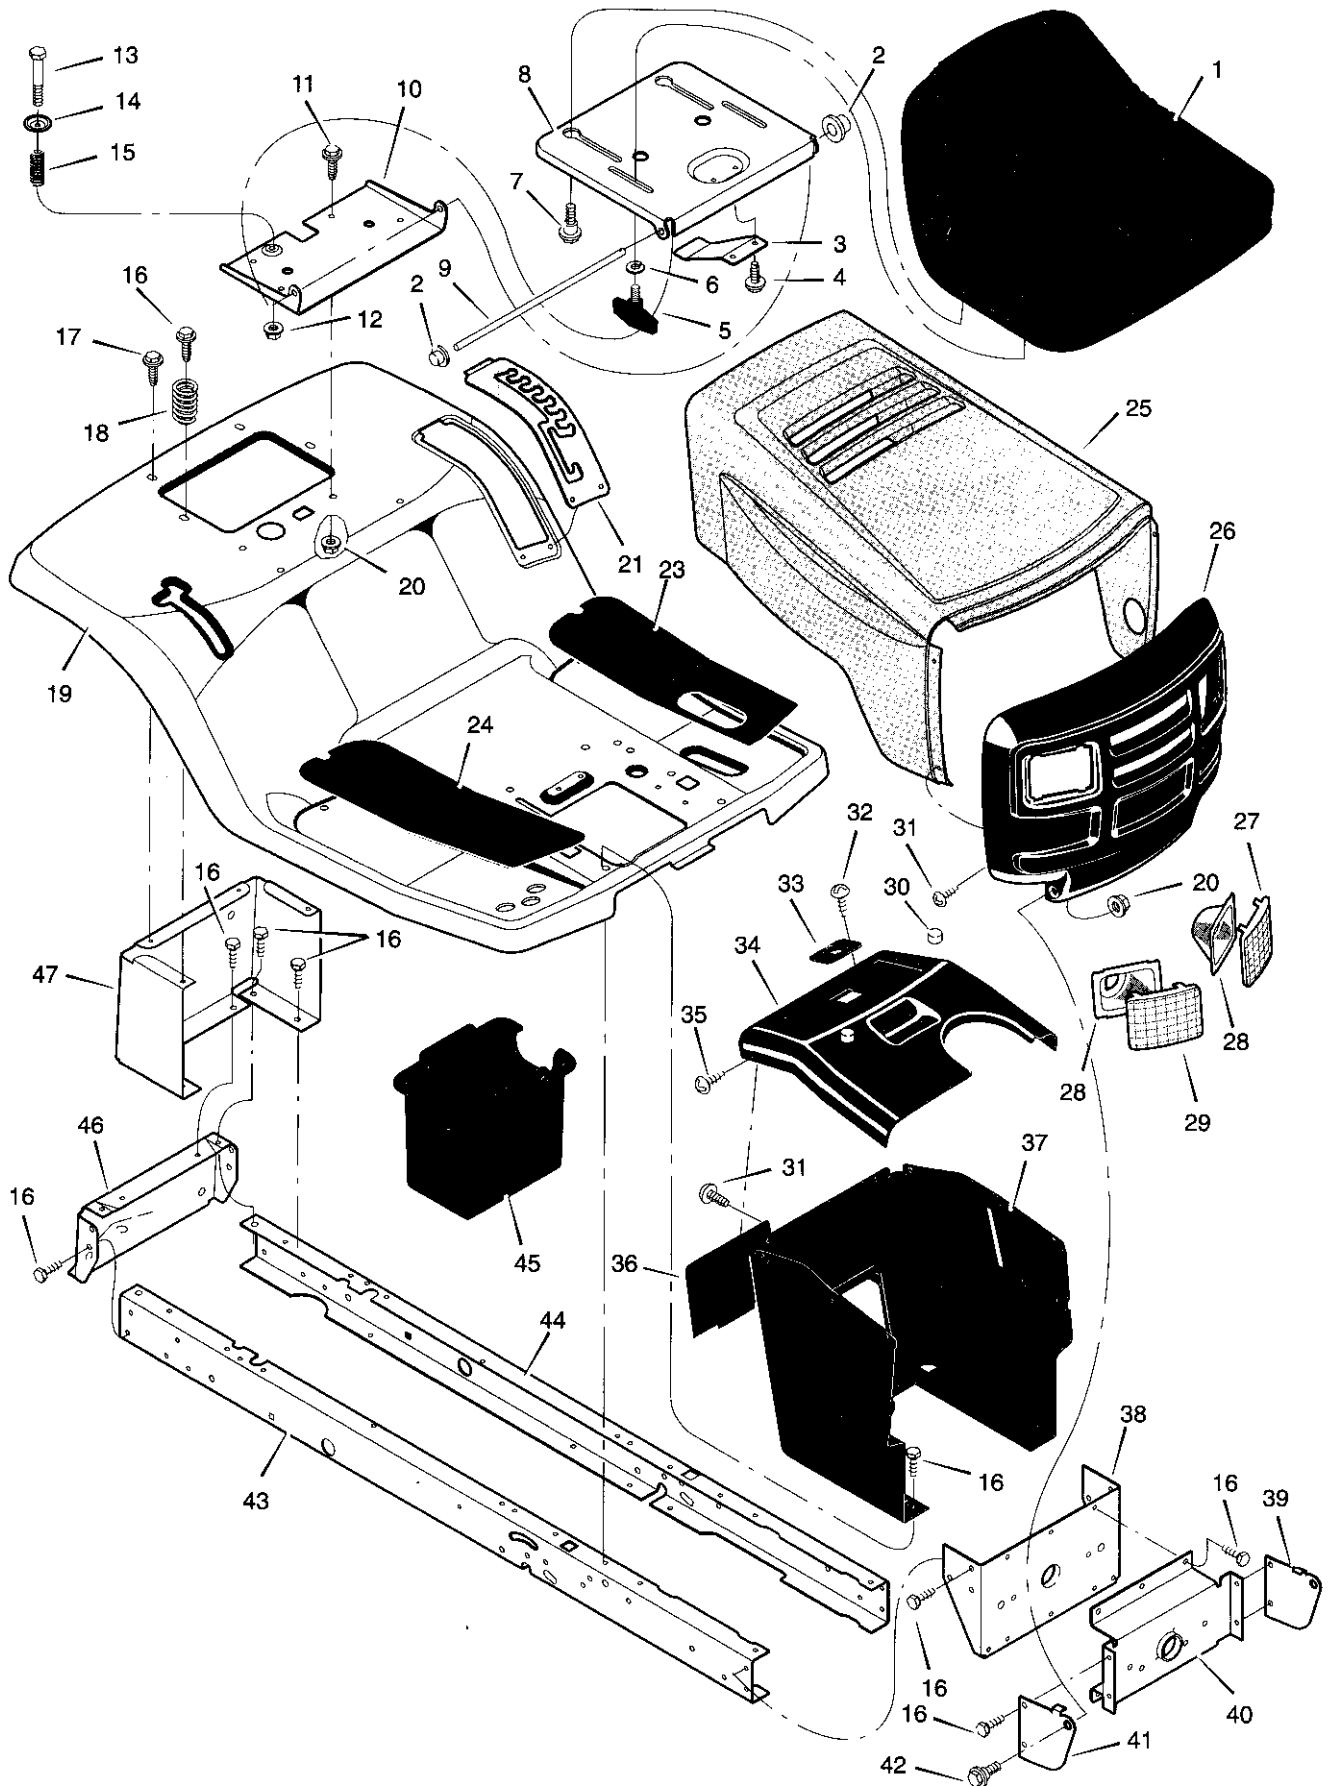

MODEL 385008x52A

REPAIR PARTS CHASSIS & HOOD

MODEL 385008x52A

REPAIR PARTS CHASSIS & HOOD

Key No.	Description	Part No.	Key No.	Description	Part No.
1	Seat	690566	26	Grille	94079E700
2	Cap, Push On	28x23	27	Lens, Left	94081
3	Spring	94057	28	Bezel	94807 Z
4	Screw	26x229	29	Lens, Right	94080
5	Bolt, Wing	1001054	30	Bumper	94744
6	Washer	17x47Z	31	Screw	26x270
7	Bolt, Shoulder	9x56	32	Screw	26x238
8	Support, Seat	94154E700	33	Bearing, Steering	94075
9	Rod, Pivot	94156 Z	34	Dash	94074E700
10	Bracket, Pivot	94153E700	35	Screw	26x201
11	Bolt	1x45	36	Panel, Access	93007E700
12	Nut	15x89	37	Support, Dash	95318E700
13	Bolt, Shoulder	9x55	38	Bracket, Rear Hanger	1001270E700
14	Washer	94155Z	39	Support, Left Grille	94083E700
15	Spring	164x31	40	Axle, Hanger	94007E700
16	Screw	26x249	41	Support, Right Grille	94082E700
17	Screw	26x263	42	Bolt, Shoulder	9x58
18	Spring	164x30	43	Frame, Right	1001268E700
19	Deck, Seat	95249E540	44	Frame, Left	1001269E700
20	Nut	15x88	45	Container, Battery	690424
21	Plate, Index	94829E700	46	Plate, Hitch	1001002E700
23	Mat, Left	94999	47	Panel, Rear	690434E700
24	Mat, Right	94998	—	Instruction Book & Parts List	F-020741L
25	Hood	1001492E540			