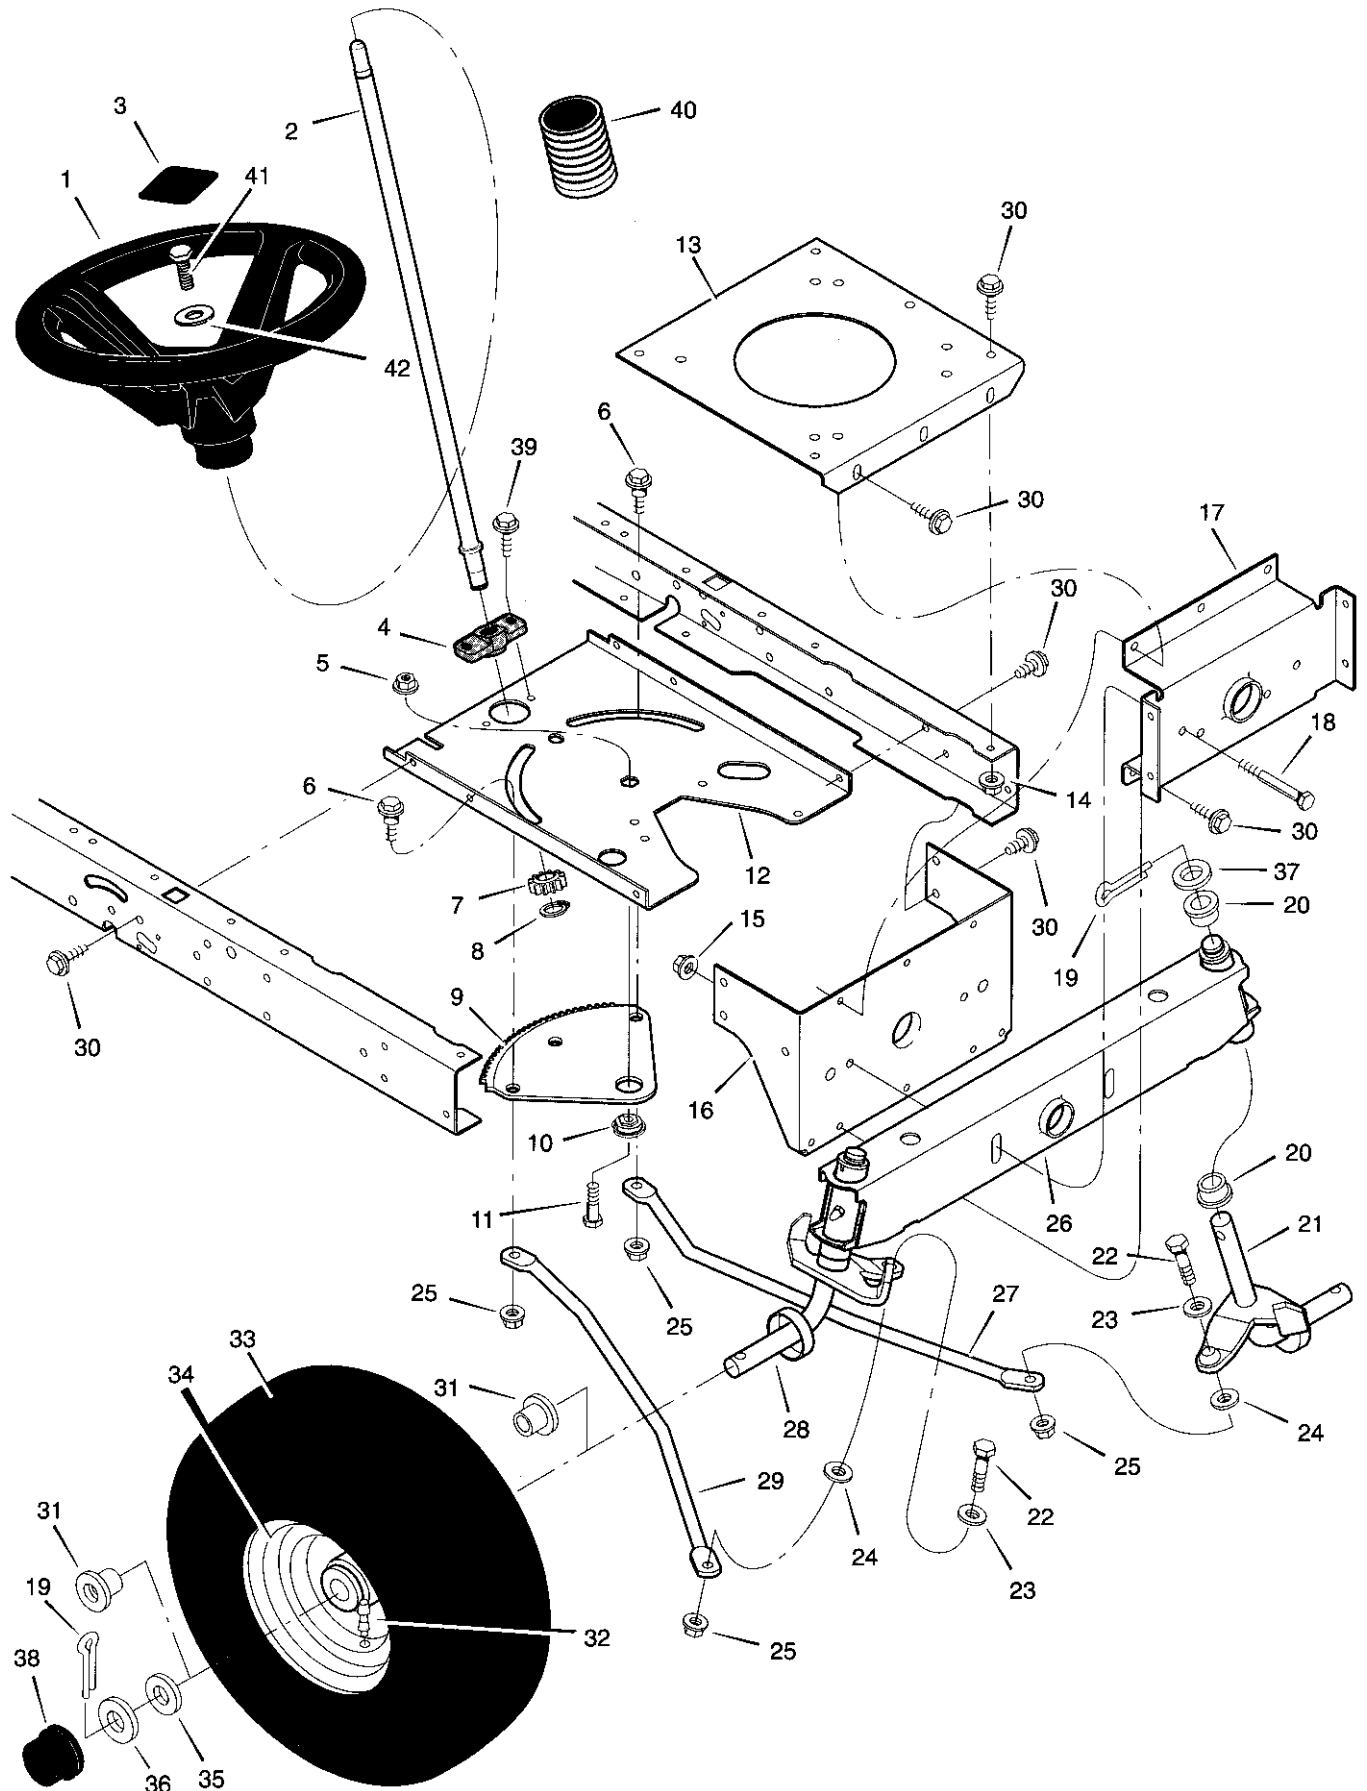

MODEL 385008x52A

REPAIR PARTS STEERING

Key No.	Description	Part No.	Key No.	Description	Part No.
1	Wheel, Steering	95336	23	Washer	17x104
2	Post, Steering	690625	24	Washer	17x53 Z
3	Insert, Steering Wheel	95338	25	Nut, Flange	15x84
4	Bearing	94124	26	Axle Assembly	690210E700
5	Nut, Flange	15x111	27	Drag Link, Left	95329E700
6	Bolt, Shoulder	9x57	28	Spindle Assembly, Right	94575E700
7	Gear, Pinion	690183E700	29	Drag Link, Right	95328E700
8	Ring, Snap	11x25	30	Screw	26x249
9	Gear, Sector	94121E700	31	Bearing, Wheel	91334
10	Bearing	94123	32	Stem, Valve	24373
11	Bolt	1x84	33	Tire *	91923
12	Plate, Steering	1001121E700	—	Tube	407924
13	Plate, Engine	94006E700	34	Wheel and Tire Assembly	94578-601
14	Nut, Flange	15x88	35	Washer	17x195
15	Nut, Flange	15x118	36	Washer	17x192
16	Bracket, Hanger	1001270E700	37	Washer	17x113
17	Axle, Hanger	94007E700	38	Hub Cap	94618
18	Bolt	1x146	39	Screw	26x267
19	Pin, Cotter	30x49	40	Bellows	92059
20	Bearing	690150	41	Bolt	25x3
21	Spindle Assembly, Left	94576E700	42	Washer	17x146
22	Bolt	1x111			

* When you order a tire, make sure to give the brand name of the tire so that the tread pattern on the tire will match.
F-020741L